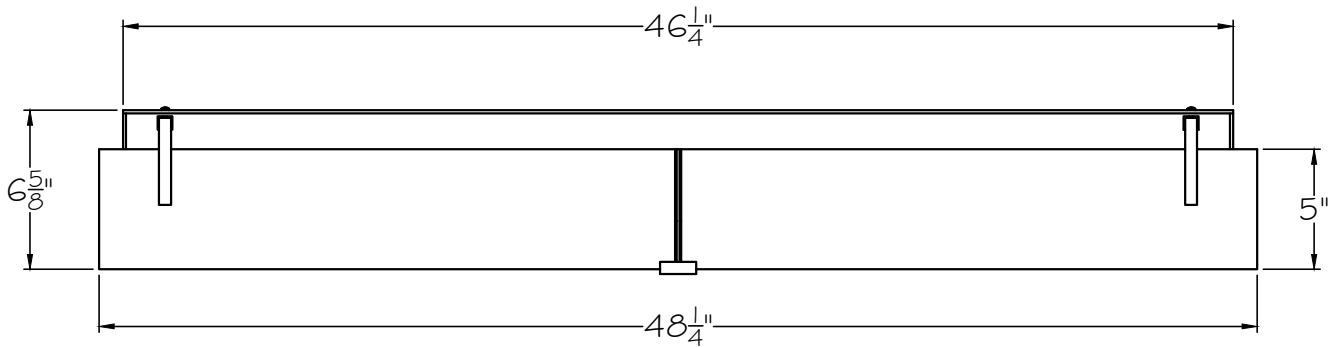

CUSTOMER REFERENCE DRAWING

TOP VIEW

FRONT VIEW

STYLE CONFIGURATIONS:

TERRA ORIGINAL GLASS:	RAKE GLASS:
- 11ST BLACK / CLEAR GLASS	-15ST BLACK / RAKE CLEAR GLASS
- 12ST BLACK / GOLD GLASS	-25ST SILVER / RAKE CLEAR GLASS
- 21ST SILVER LEAF / CLEAR GLASS	-35ST GOLD / RAKE CLEAR GLASS
- 22ST SILVER LEAF / GOLD GLASS	-45ST BRONZE / RAKE CLEAR GLASS
- 31ST GOLD LEAF / CLEAR GLASS	
- 32ST GOLD LEAF / GOLD GLASS	
- 41ST BRONZE / CLEAR GLASS	
- 42ST BRONZE / GOLD GLASS	

GLASS TYPES:

-11, -12, -21, -22, -31, -32, -41, -42 (TERRA GLASS)	-15, -25, -35, -45 (RAKE GLASS)

This drawing, specifications and the product depicted are the exclusive property of Fine Art Handcrafted Lighting®. In compliance with US copyright and patent requirements, notice is hereby given that this document and the product depicted shall not be copied, altered or used in any manner without the expressed written consent of Fine Art Handcrafted Lighting®.