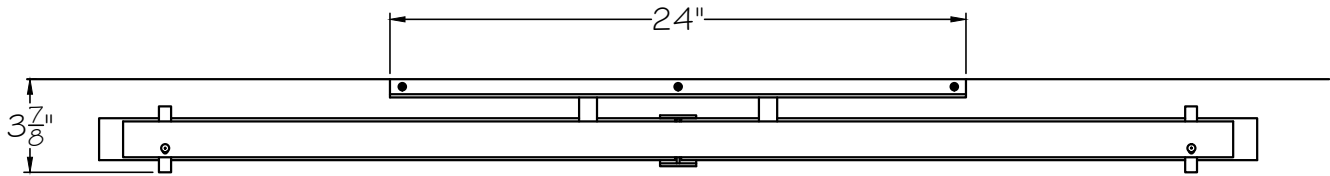

CUSTOMER REFERENCE DRAWING

TOP VIEW

FRONT VIEW

STYLE CONFIGURATIONS:

TERRA ORIGINAL GLASS:	RAKE GLASS:
- 11ST BLACK / CLEAR GLASS	-15ST BLACK / RAKE CLEAR GLASS
- 12ST BLACK / GOLD GLASS	-25ST SILVER / RAKE CLEAR GLASS
- 21ST SILVER LEAF / CLEAR GLASS	-35ST GOLD / RAKE CLEAR GLASS
- 22ST SILVER LEAF / GOLD GLASS	-45ST BRONZE / RAKE CLEAR GLASS
- 31ST GOLD LEAF / CLEAR GLASS	
- 32ST GOLD LEAF / GOLD GLASS	
- 41ST BRONZE / CLEAR GLASS	
- 42ST BRONZE / GOLD GLASS	