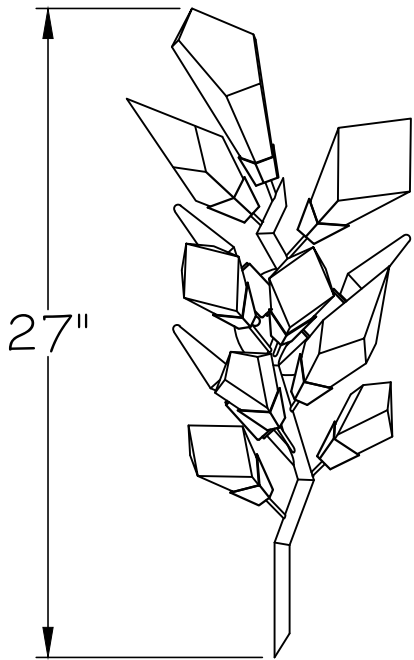

CUSTOMER REFERENCE DRAWING

STYLE CONFIGURATIONS:

-1ST SILVER

-2ST GOLD

**FINE
ART**
HANDCRAFTED LIGHTING

This drawing, specifications and the product depicted are the exclusive property of Fine Art Handcrafted Lighting®. In compliance with US copyright and patent requirements, notice is hereby given that this document and the product depicted shall not be copied, altered or used in any manner without the expressed written consent of Fine Art Handcrafted Lighting®.

www.finearthl.com Tel:(305) 821-3850
FINE ART LAMPS®

STYLE NUMBER:

902350

DATE:

7/29/2024