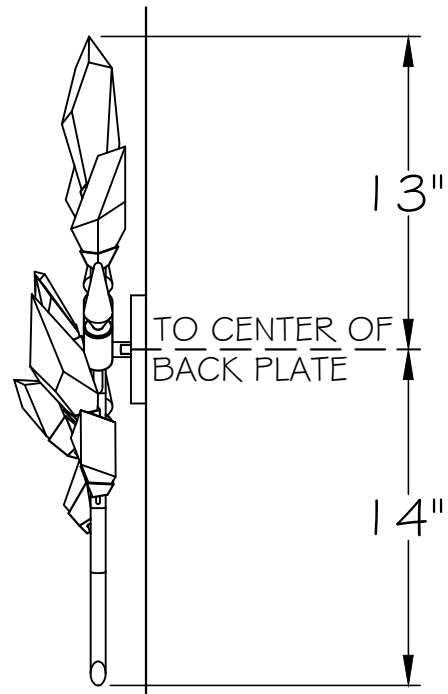

CUSTOMER REFERENCE DRAWING

STYLE CONFIGURATIONS:

-1ST SILVER

-2ST GOLD

**FINE
ART**
HANDCRAFTED LIGHTING

This drawing, specifications and the product depicted are the exclusive property of Fine Art Handcrafted Lighting®. In compliance with US copyright and patent requirements, notice is hereby given that this document and the product depicted shall not be copied, altered or used in any manner without the expressed written consent of Fine Art Handcrafted Lighting®.

www.finearthl.com Tel:(305) 821-3850
FINE ART LAMPS®

STYLE NUMBER:

902350

DATE:

7/29/2024