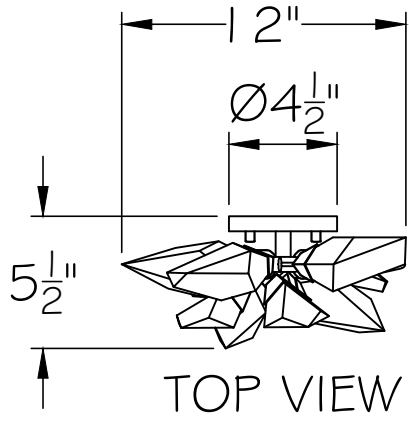

CUSTOMER REFERENCE DRAWING

STYLE CONFIGURATIONS:

-1ST SILVER

-2ST GOLD

**FINE
ART**
HANDCRAFTED LIGHTING

This drawing, specifications and the product depicted are the exclusive property of Fine Art Handcrafted Lighting®. In compliance with US copyright and patent requirements, notice is hereby given that this document and the product depicted shall not be copied, altered or used in any manner without the expressed written consent of Fine Art Handcrafted Lighting®.